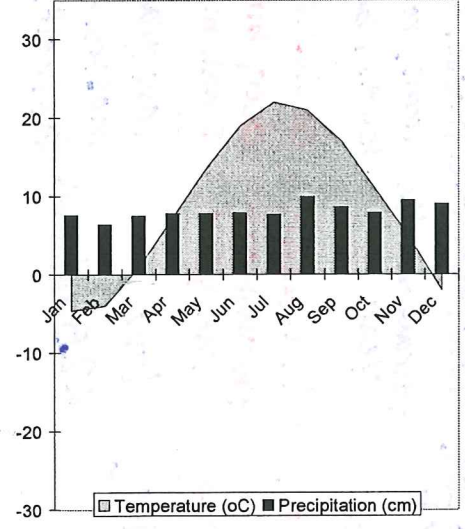

Biome: Temp. deciduous forest