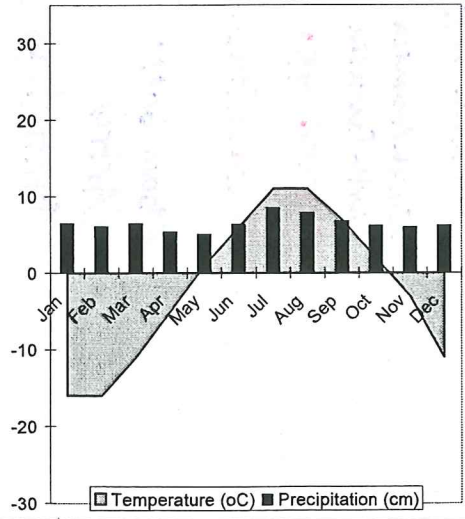

Biome: Boreal Forest Tundra