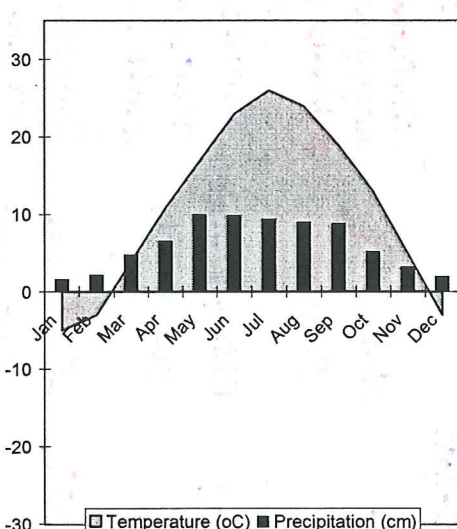

Biome: Temperate Grassland