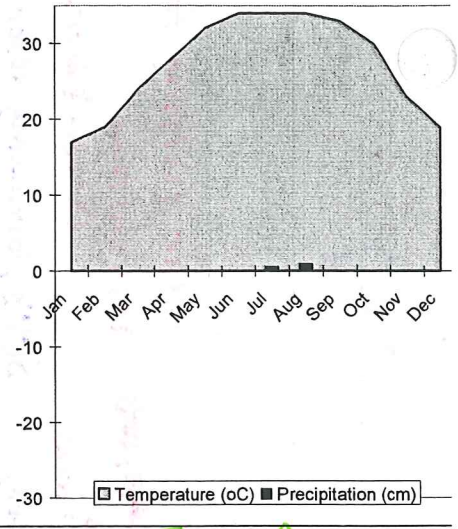

Biome: Hst Desert (Tropical)