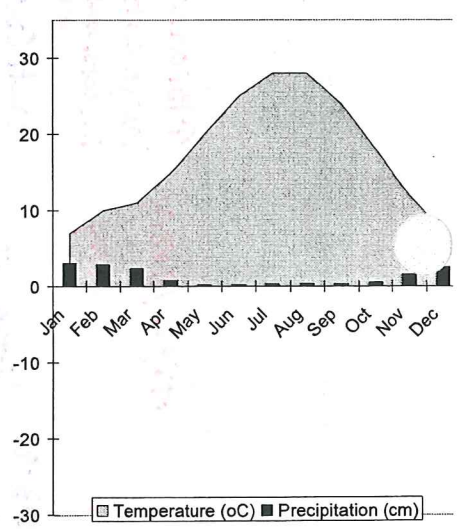

Biome: Temp. Desert