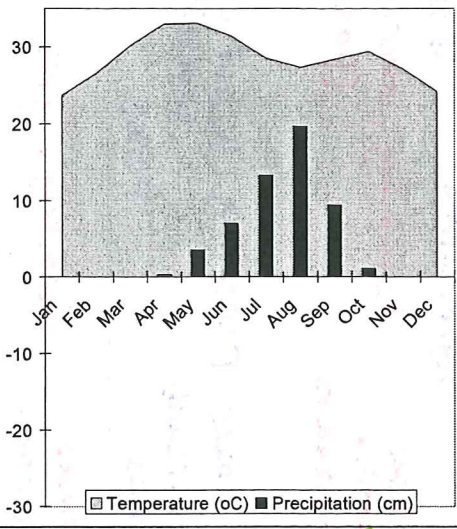

Biome: Savannah Trop. Grassland