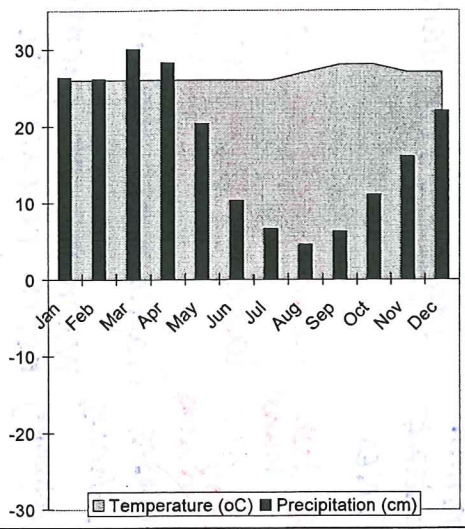

Biome: Tropical Rain Forest